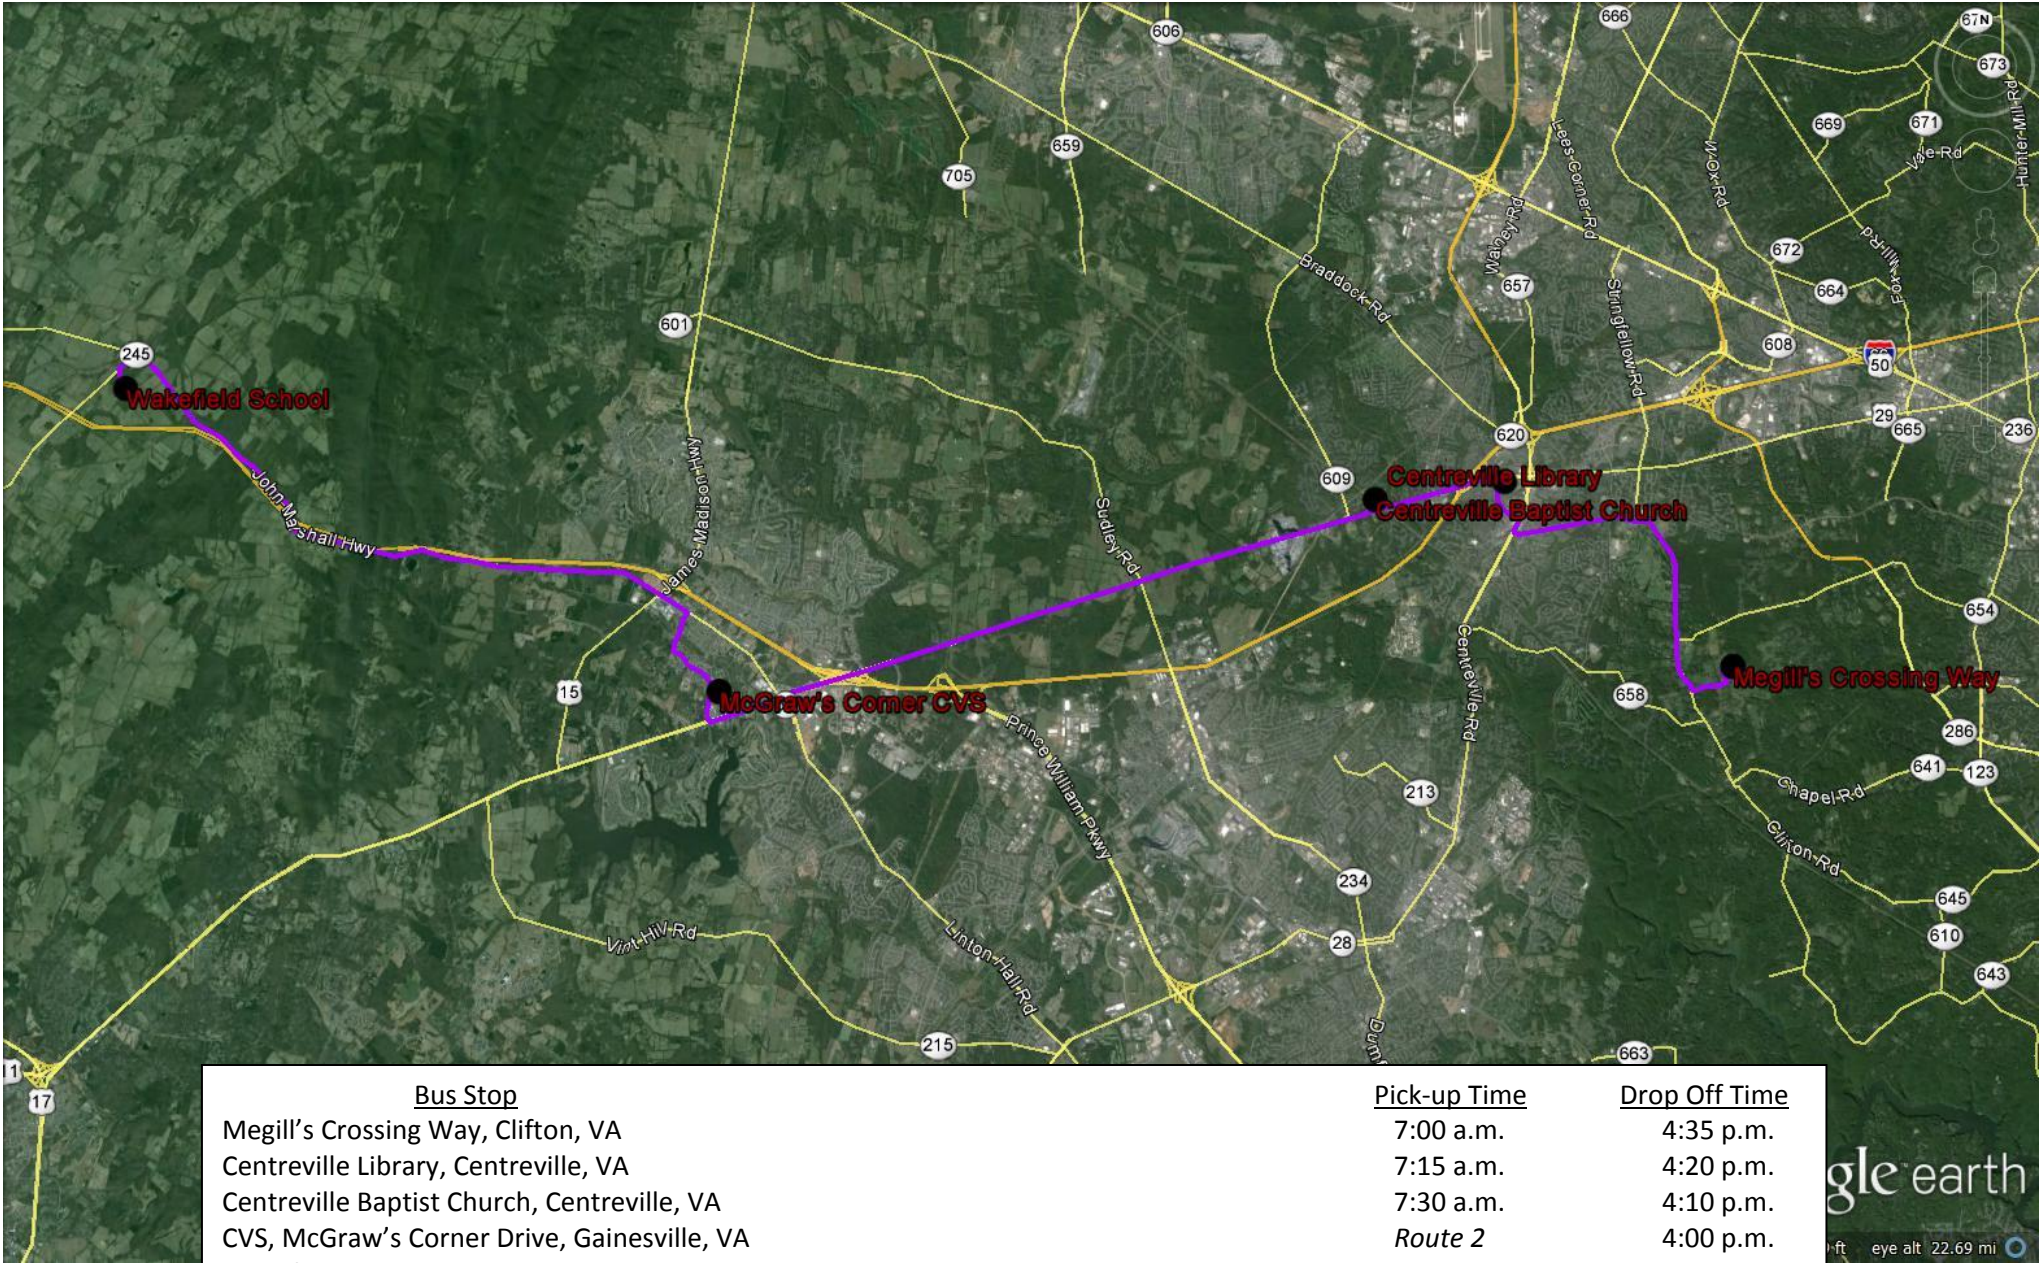

Bus Route #3: Centreville

| <u>Bus Stop</u> | <u>Pick-up Time</u> | <u>Drop Off Time</u> |
|--|---------------------|----------------------|
| Megill's Crossing Way, Clifton, VA | 7:00 a.m. | 4:35 p.m. |
| Centreville Library, Centreville, VA | 7:15 a.m. | 4:20 p.m. |
| Centreville Baptist Church, Centreville, VA | 7:30 a.m. | 4:10 p.m. |
| CVS, McGraw's Corner Drive, Gainesville, VA | <i>Route 2</i> | 4:00 p.m. |
| Wakefield School, 4439 Old Tavern Rd, The Plains, VA | 8:10 a.m. | 3:40 p.m. |