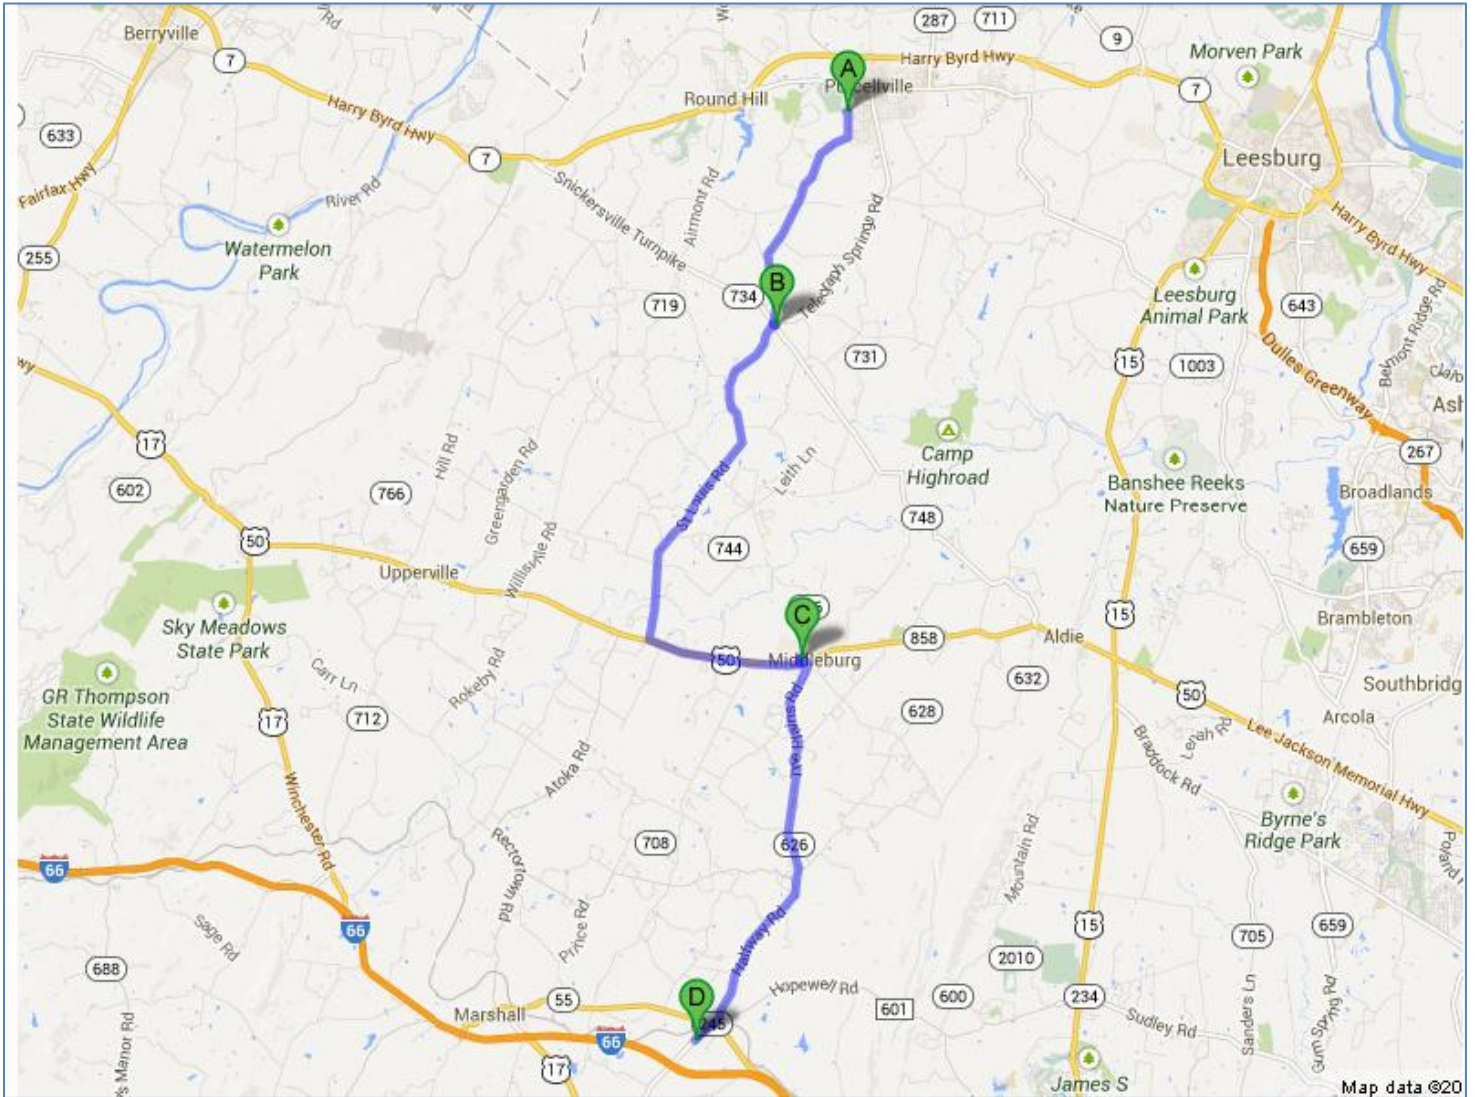

## Bus Route #1: Purcellville and Middleburg

<u>Bus Stop</u>	<u>Pick-up Time</u>	<u>Drop-off Time</u>
<b>A:</b> St. Peters, Glendale Street, Purcellville, VA	7:10 a.m.	4:30 p.m.
<b>B:</b> Intersection of Rt 611 and Snickersville Pike	7:20 a.m.	4:20 p.m.
<b>C:</b> Middleburg Library, 101 Reed Street, Middleburg, VA	7:40 a.m.	4:00 p.m.
<b>D:</b> Wakefield School, 4439 Old Tavern Rd, The Plains, VA	8:05 a.m.	3:40 p.m.